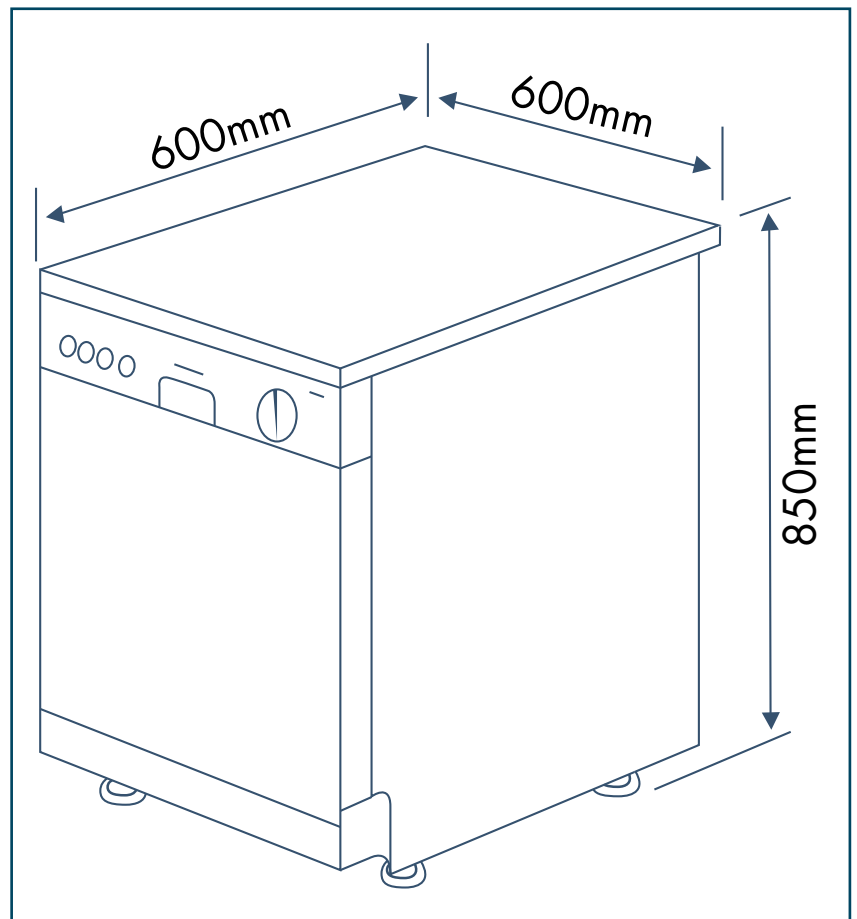

TUSCANY

Product Code : TUSCANY1165

ITALIAN APPLIANCES

Domestic dishwasher

Technical Specifications

DW101W-S

Steel

600mm