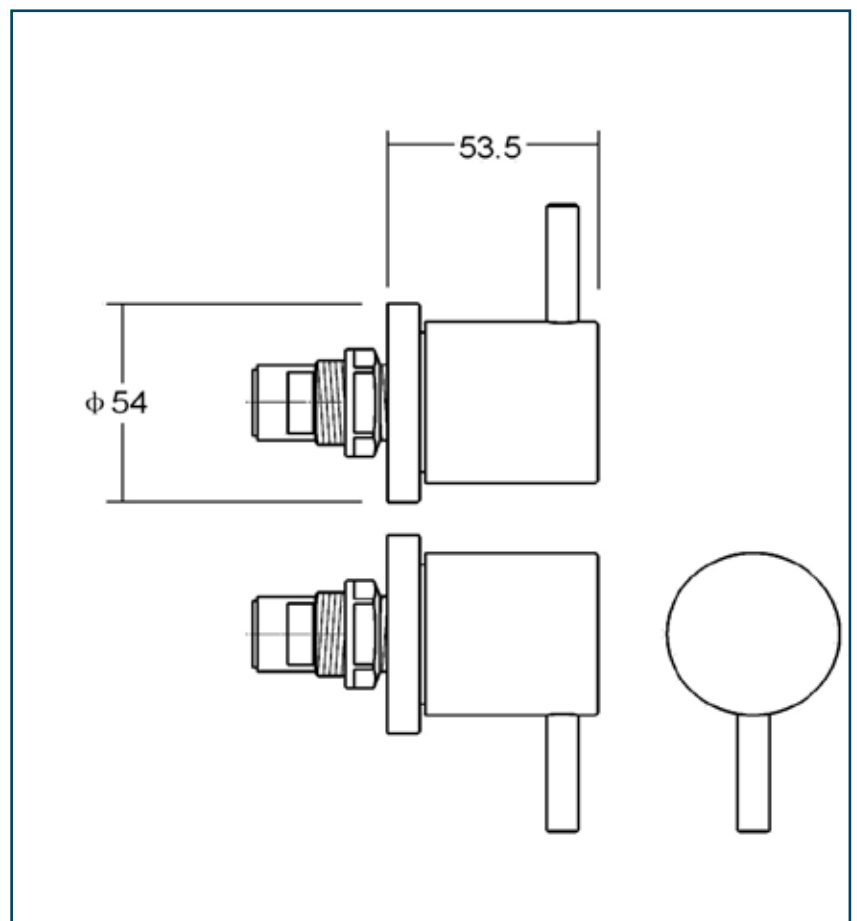

gallery

Product Code : TECHNICON9928

Whiteley wall stops

Technical Specifications

chrome PT1803CC

QUALITY DISCOUNTS EVERYDAY
19 Collie St Fyshwick, Canberra 2609 **Phone** : 6239 3066 - **Fax** : 6280 7631