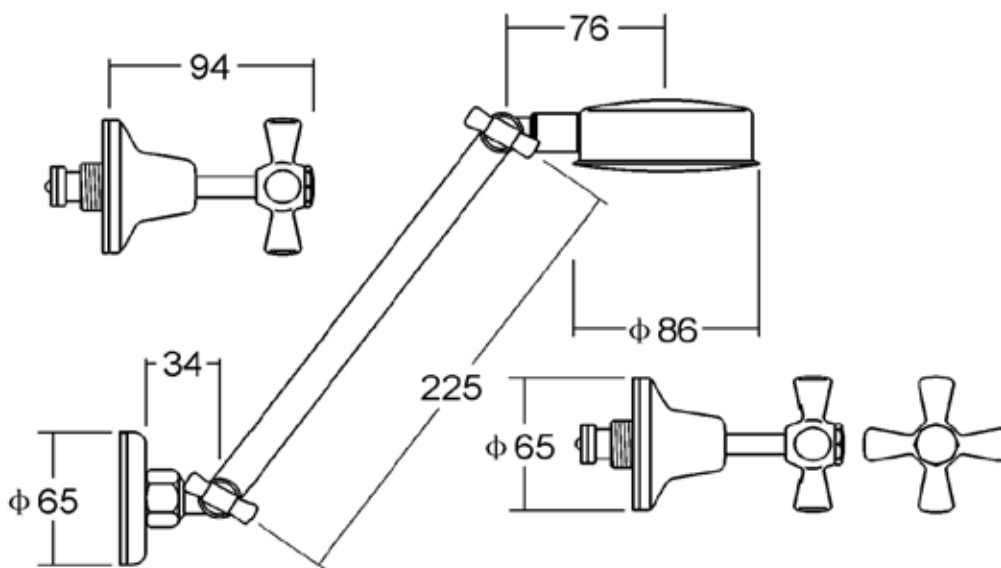

Enhance shower set

TECHNICON 1040

Set includes 2 wall stops, all directional shower with cover plate (10mm rise).
Breach not included.
Comes with cross handles.
Options available, Standard Lever or Flared Lever handles.
All lever handles are shown in the recommended 'off' position.

3 Star WELS rating.

Also available in Cross handle ceramic disc.

Available colours: chrome & chrome, chrome & gold, gold & gold, ivory & chrome, ivory & gold, white & chrome, white & gold.

QUALITY DISCOUNTS EVERYDAY