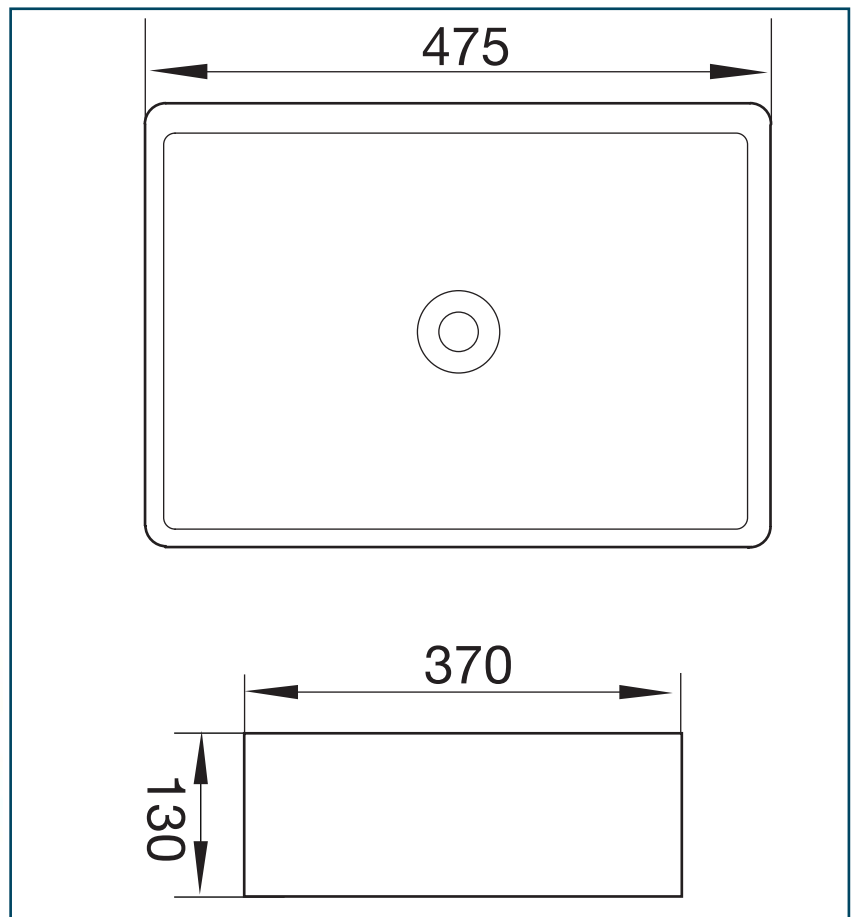

Product Code : SINO10700

Zest rectangular above-counter basin white

Technical Specifications

Vitreous china basin,
475x370mm, no tap
hole, 32mm waste

QUALITY DISCOUNTS EVERYDAY
19 Collie St Fyshwick, Canberra 2609 Phone : 6239 3066 - Fax : 6280 7631