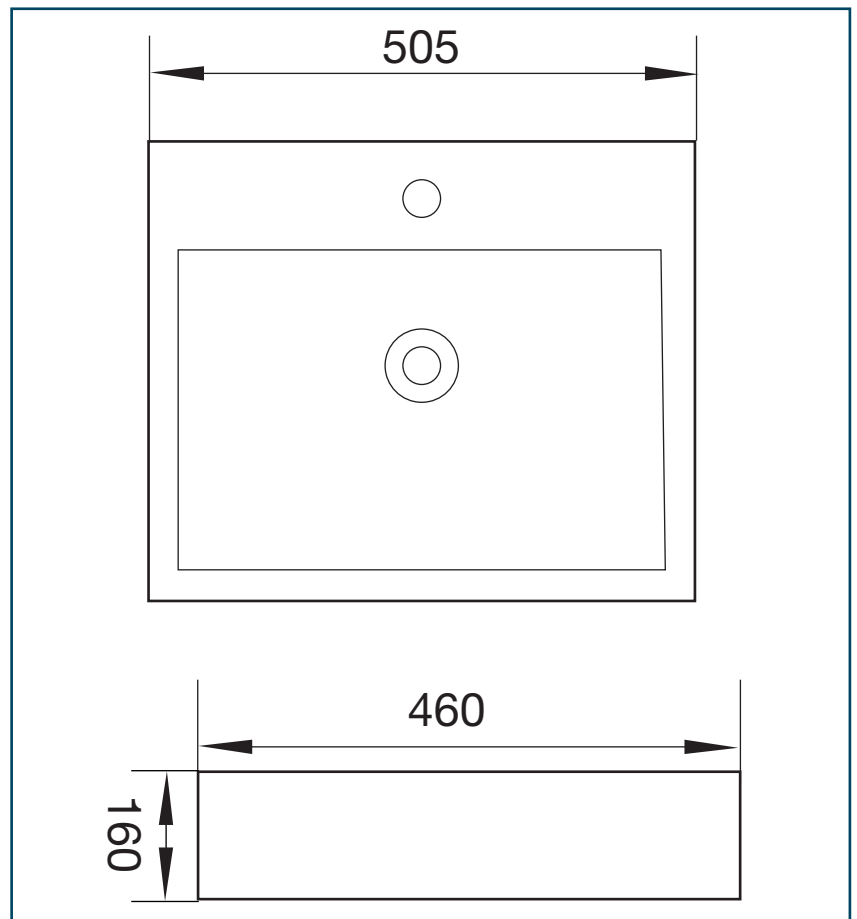

Product Code : (1TH) SINO10640
(3TH) SINO10650

Poise square above-counter basin white

Technical Specifications

Vitreous china basin
with overflow,
505x460mm, 1 or 3 tap
holes, 32mm waste

QUALITY DISCOUNTS EVERYDAY
19 Collie St Fyshwick, Canberra 2609 Phone : 6239 3066 - Fax : 6280 7631