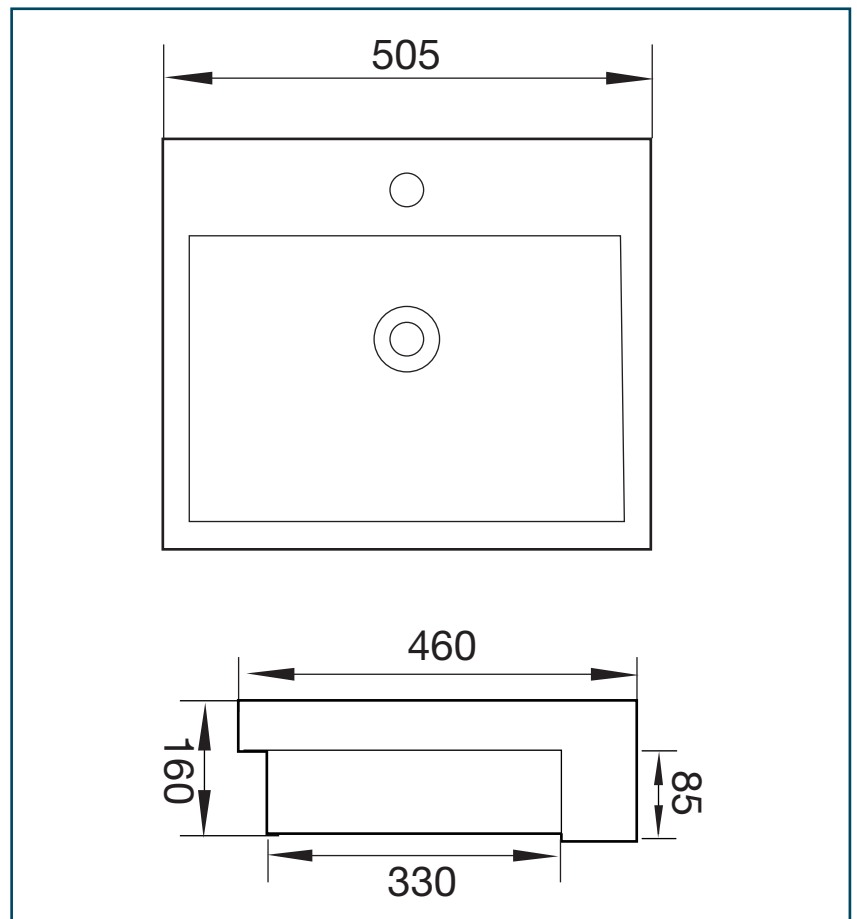

Product Code : SINO10620

Sweet square semi-recessed basin white

Technical Specifications

Vitreous china basin
with overflow,
505x460mm, 1 tap hole,
32mm waste

QUALITY DISCOUNTS EVERYDAY
19 Collie St Fyshwick, Canberra 2609 Phone : 6239 3066 - Fax : 6280 7631