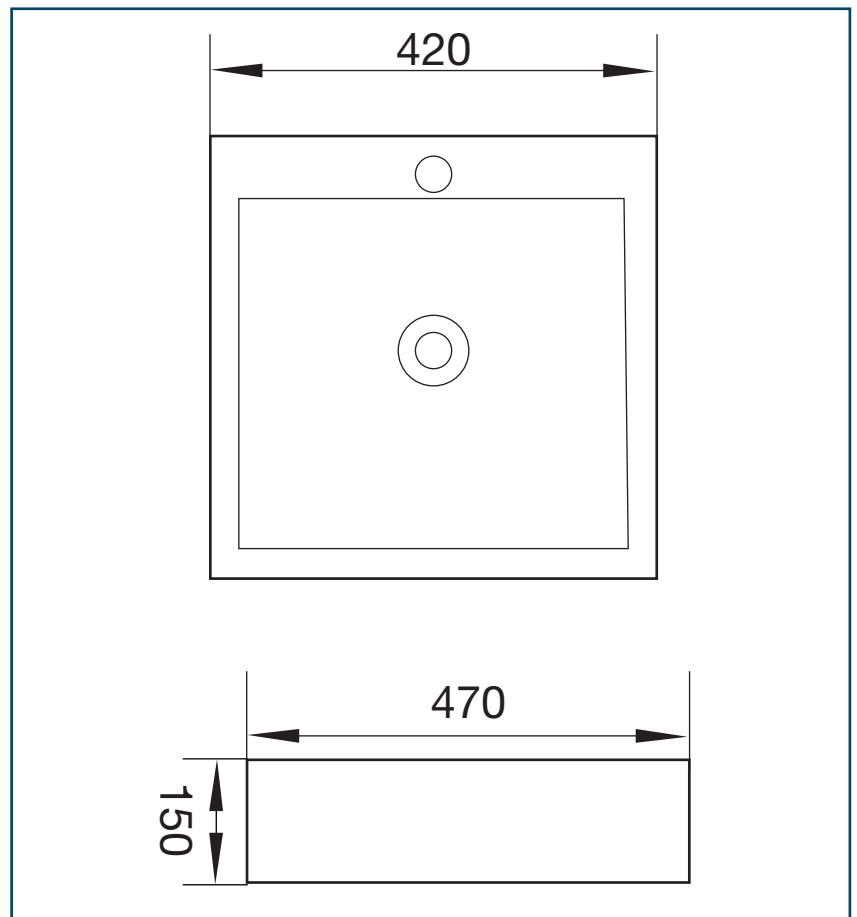

Product Code : (1TH) SINO10600  
(3TH) SINO10610

## Flo square above-counter basin white

Technical Specifications

Vitreous china basin with overflow, 470x420mm, 1 or 3 tap holes, 32mm waste

QUALITY DISCOUNTS EVERYDAY  
19 Collie St Fyshwick, Canberra 2609 Phone : 6239 3066 - Fax : 6280 7631