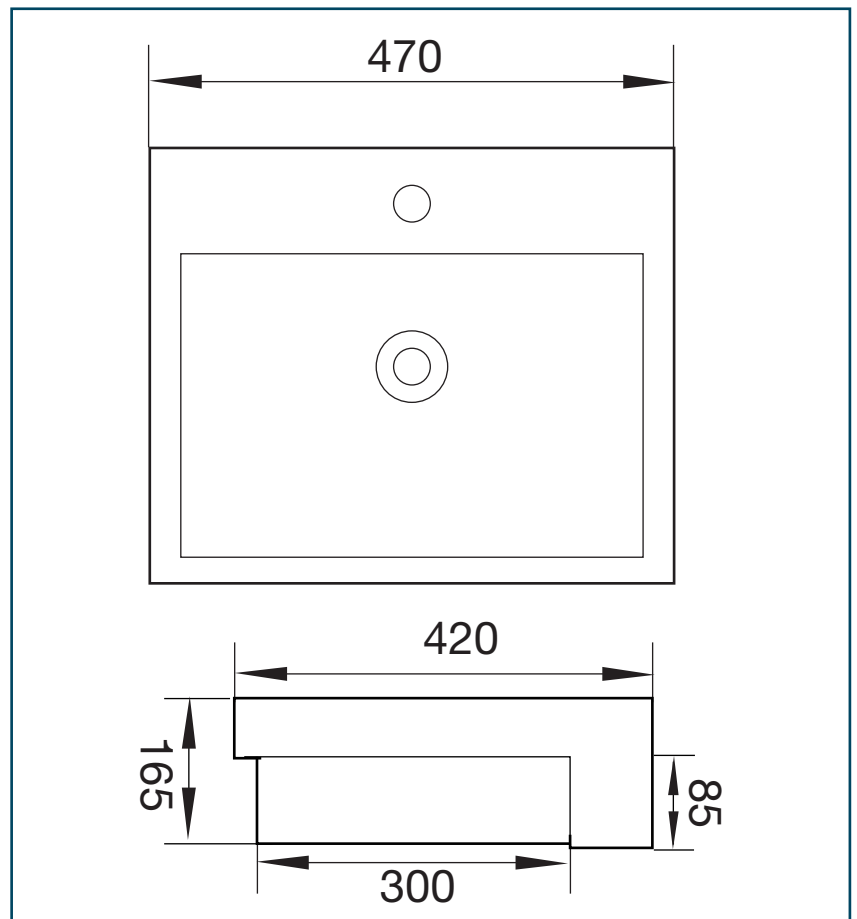

Product Code : SINO10560

Edge square semi-recessed basin white

Technical Specifications

Vitreous china
semi-recessed basin
with overflow,
470x420mm, 1 tap hole,
32mm waste

QUALITY DISCOUNTS EVERYDAY
19 Collie St Fyshwick, Canberra 2609 Phone : 6239 3066 - Fax : 6280 7631