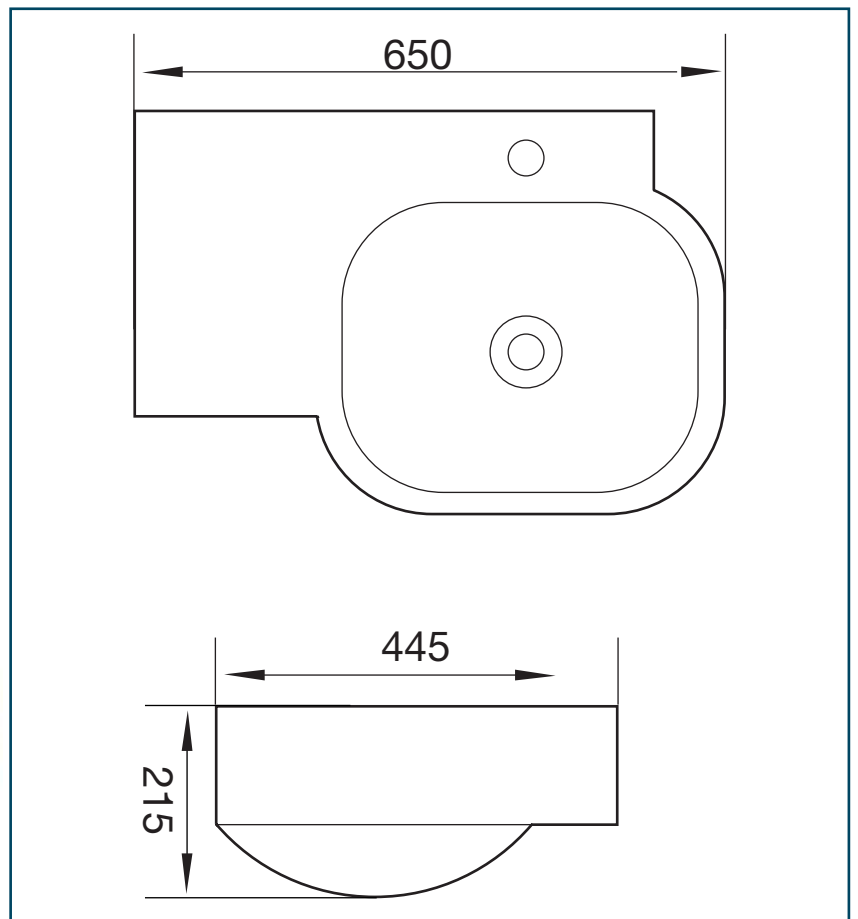

Product Code : (1TH, R/H bowl) SINO10000
(1TH, L/H bowl) SINO10010
(3TH, R/H bowl) SINO10020
(3TH, L/H bowl) SINO10030

Ami wall basin with landing white

Technical Specifications

Vitreous china basin with landing, with overflow, 650x450mm, right or left hand bowl, 1 or 3 tap holes, 32mm waste outlet