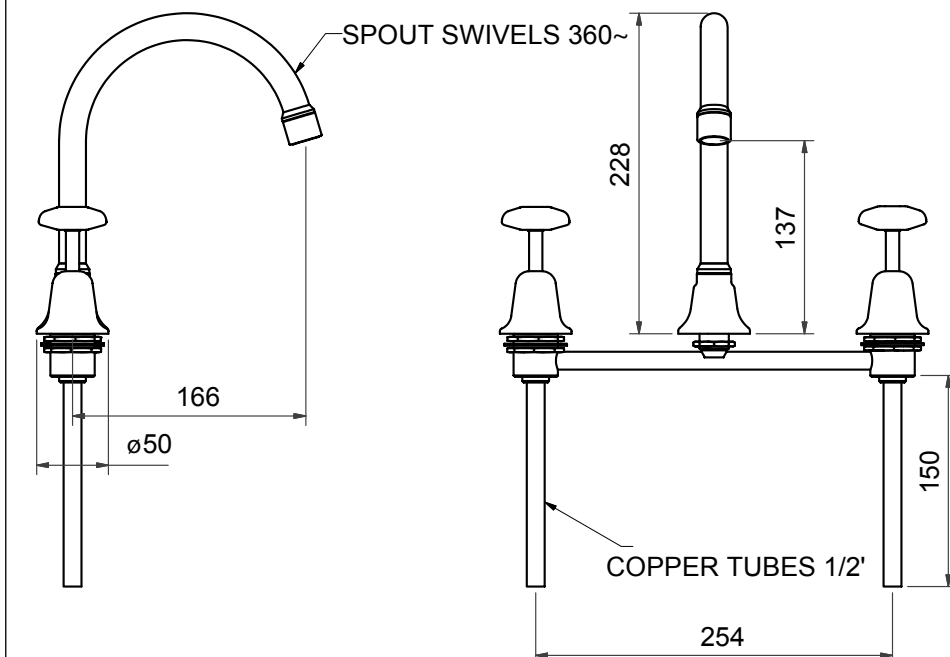

Southern Cross  
sink set

Secure Fit Handles  
Swivel Spout  
3 Star Wels - 9.0 L/m

**RAM7080**

Jumper valve.

**RAM7081**

Ceramic disc.

**QUALITY DISCOUNTS EVERYDAY**