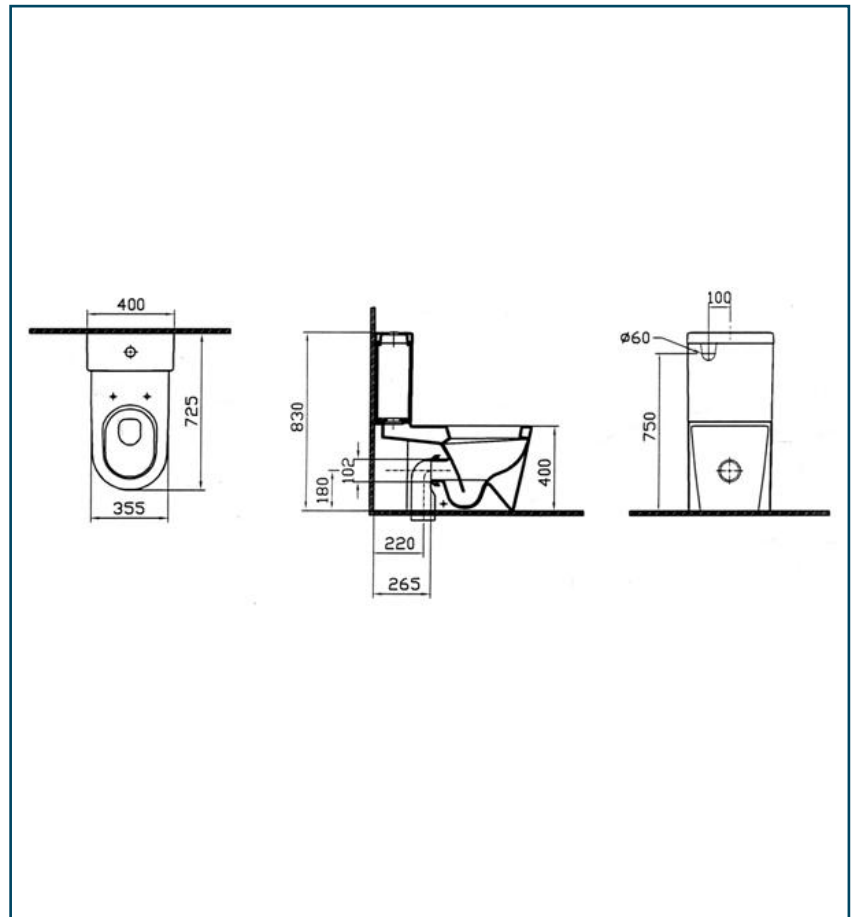

## Matrix close-coupled toilet suite

Technical Specifications

P-trap, back inlet, cistern with push button

QUALITY DISCOUNTS EVERYDAY  
19 Collie St Fyshwick, Canberra 2609 Phone : 6239 3066 - Fax : 6280 7631