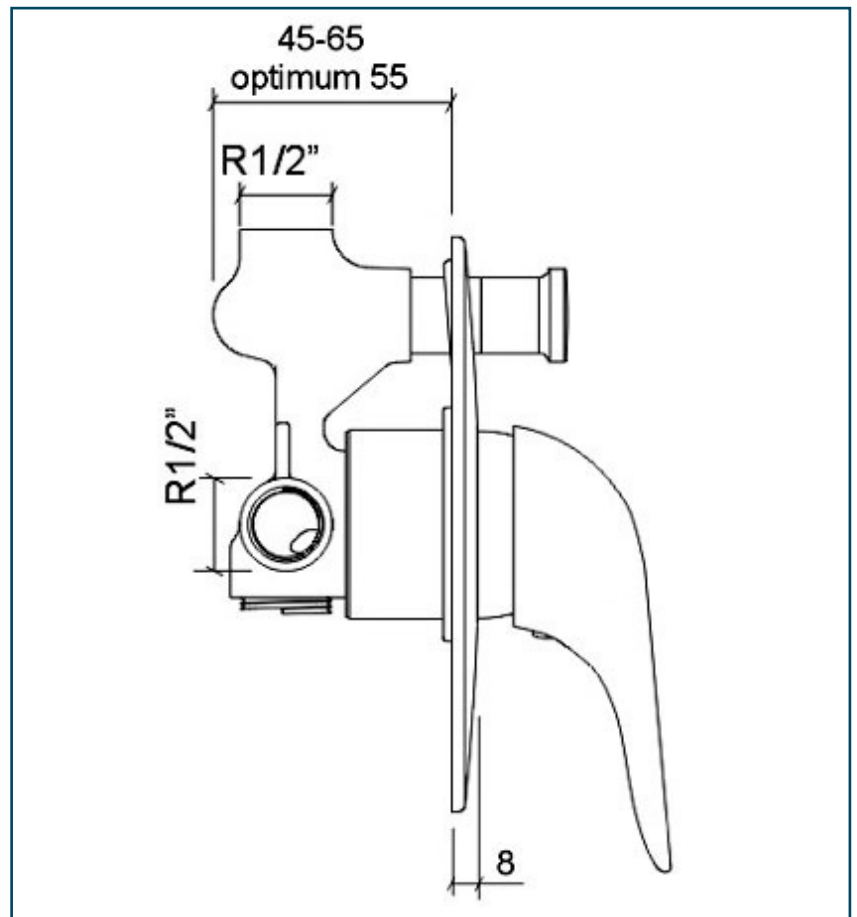

## Cato bath/shower diverter

Technical Specifications

41615

- includes anti-scold ring
- includes flow control regulator
- screwless faceplate
- in wall tolerance

QUALITY DISCOUNTS EVERYDAY  
19 Collie St Fyshwick, Canberra 2609 Phone : 6239 3066 - Fax : 6280 7631