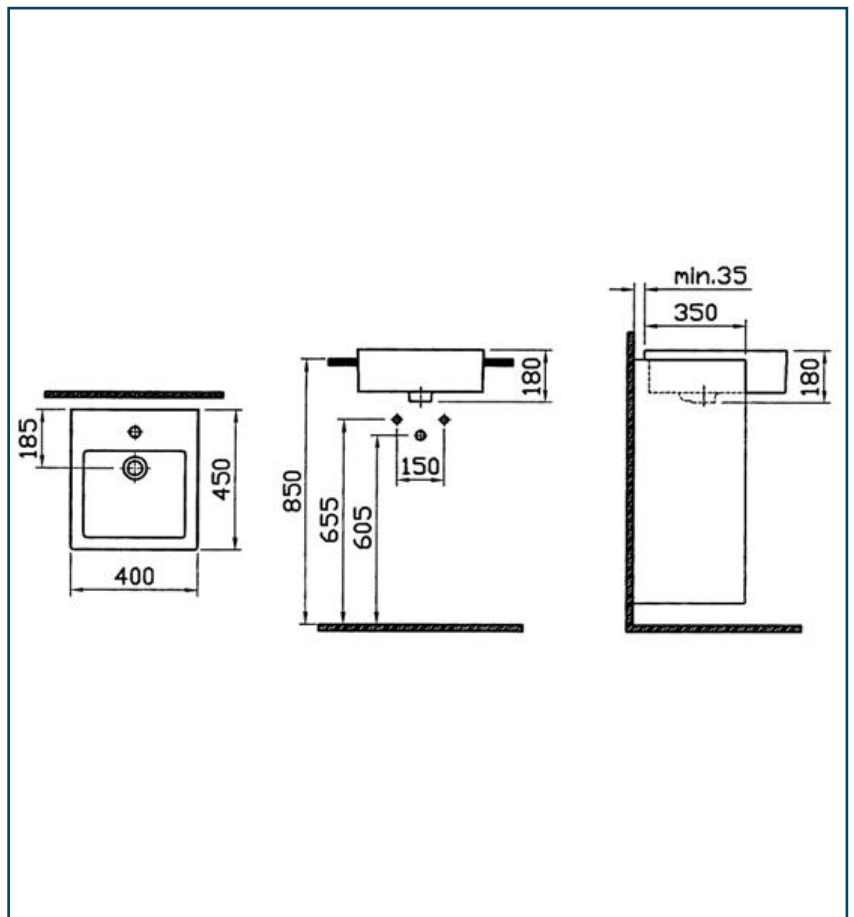

Product Code : INOVITA2481

Nuovella semi-recessed basin

Technical Specifications

4034-xxx-0001
400x450mm

QUALITY DISCOUNTS EVERYDAY
19 Collie St Fyshwick, Canberra 2609 Phone : 6239 3066 - Fax : 6280 7631