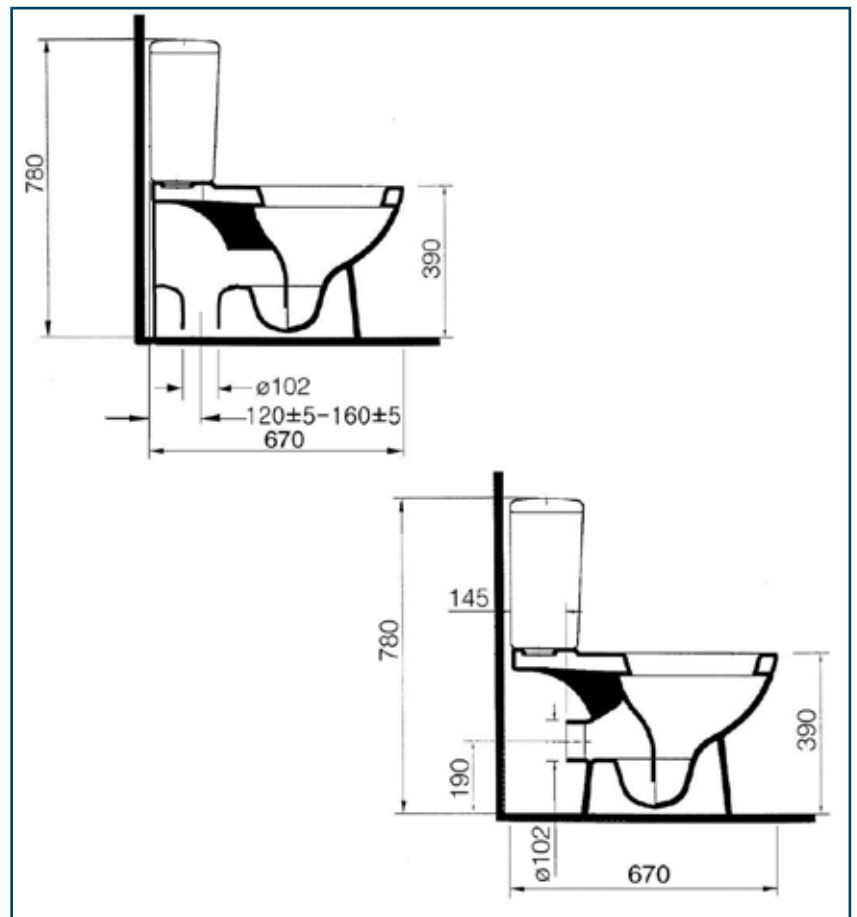

Renovare close-coupled toilet suite white

Technical Specifications

- box rim hygienic flushing pan
- dual flush cistern with chrome or gold finish button
- quiet inlet valve
- bottom right water inlet
- pan fixation included with covers
- included 20mm offset pan collar for waste position flexibility

S-trap or P-trap