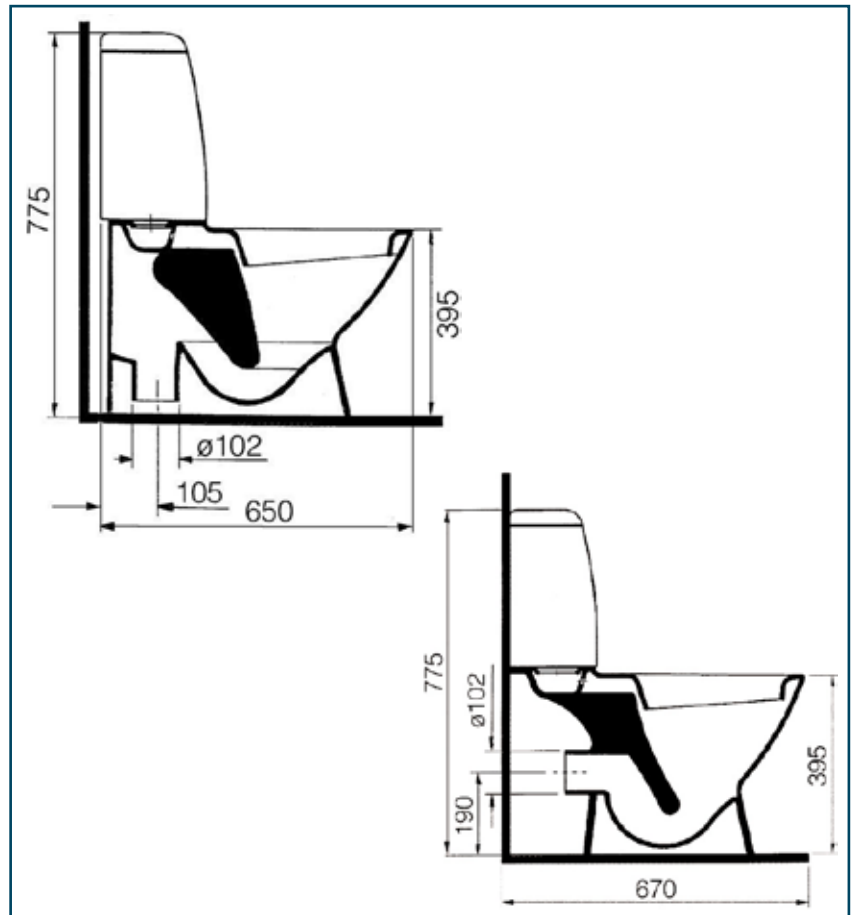

Bergama

Technical Specifications

- box rim hygienic flushing pan
- dual flush cistern with chrome or gold finish button
- quiet inlet valve
- bottom right water inlet
- pan fixation included with covers

S-trap or P-trap