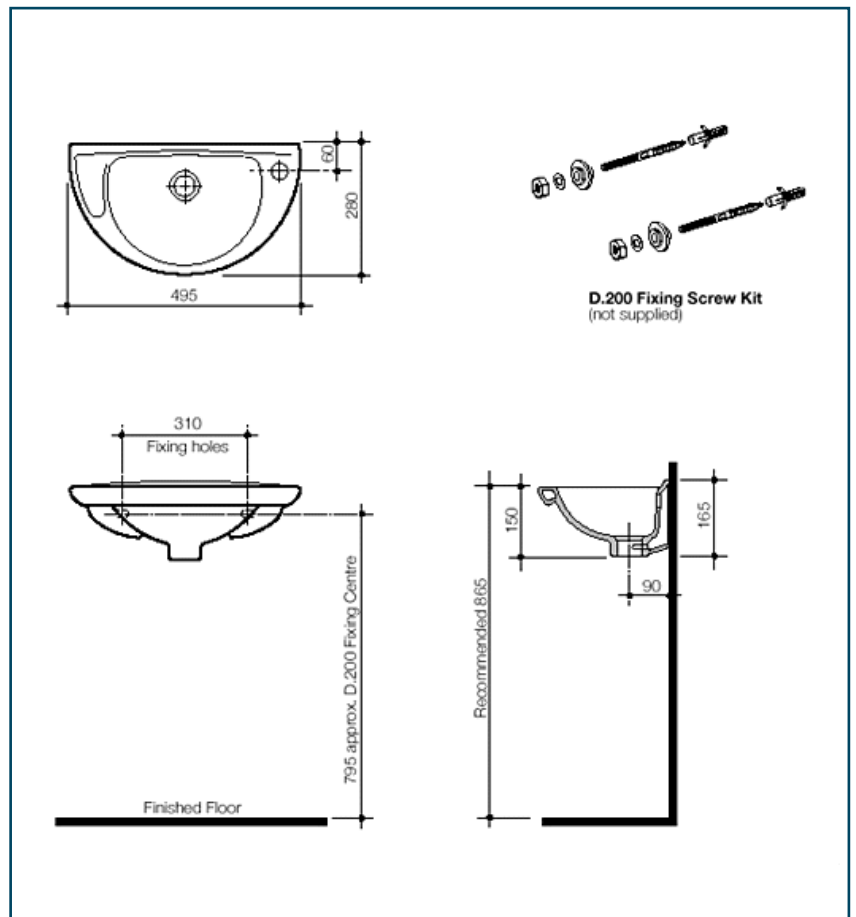

## rogerseller

Product Code : ELITE5080

### Harmony Hand Wall Basin

Technical Specifications

Harmony Hand Wall Basin - one taphole -  
RH only - White 851215w

QUALITY DISCOUNTS EVERYDAY  
19 Collie St Fyshwick, Canberra 2609 Phone : 6239 3066 - Fax : 6280 7631