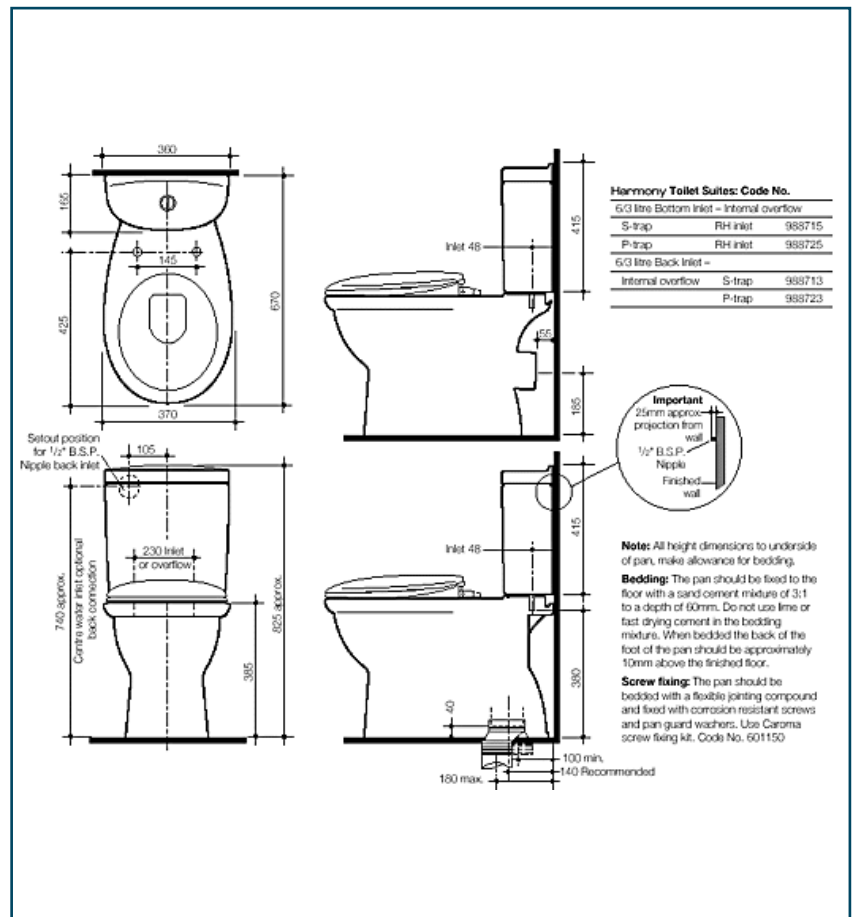

## caroma®

Product Code : (back inlet white) ELITE5012  
 (ivory) ELITE5013  
 (bottom inlet white) ELITE5002  
 (ivory) ELITE5003

### Harmony close-coupled toilet suite

### Technical Specifications

Available in white and ivory,  
 6/3 litre Bottom Inlet or back inlet,  
 internal overflow, P-trap or S-trap,  
 WELS 3 star

QUALITY DISCOUNTS EVERYDAY  
 19 Collie St Fyshwick, Canberra 2609 Phone : 6239 3066 - Fax : 6280 7631