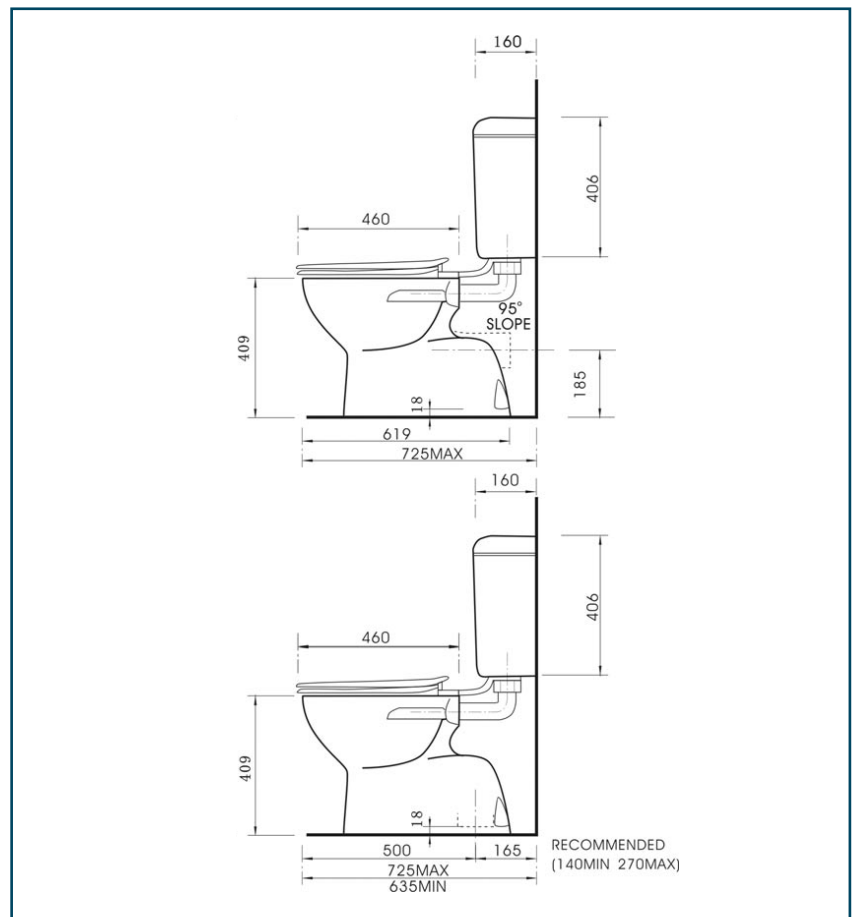

gallery

Product Code : (S-trap) ELITE40401
(P-trap) ELITE40406

Pablo connector toilet suite white

Technical Specifications

Vitreous china enclosed trap pan + plastic cistern & seat + link connector. Available in:
s-trap (set-out 140-270mm)
p-trap