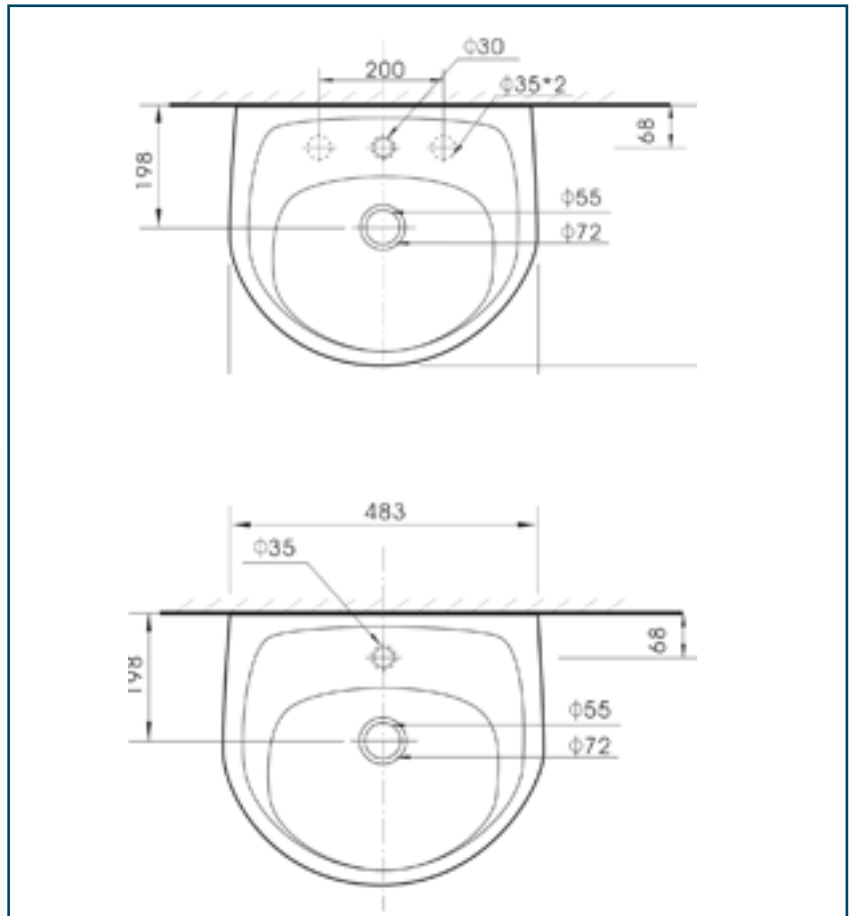

gallery

Product Code : ELITE40130

Vincent wall basin

Technical Specifications

1 tap hole white
G204W1TH
3 tap hole white
G204W3TH

QUALITY DISCOUNTS EVERYDAY
19 Collie St Fyshwick, Canberra 2609 Phone : 6239 3066 - Fax : 6280 7631