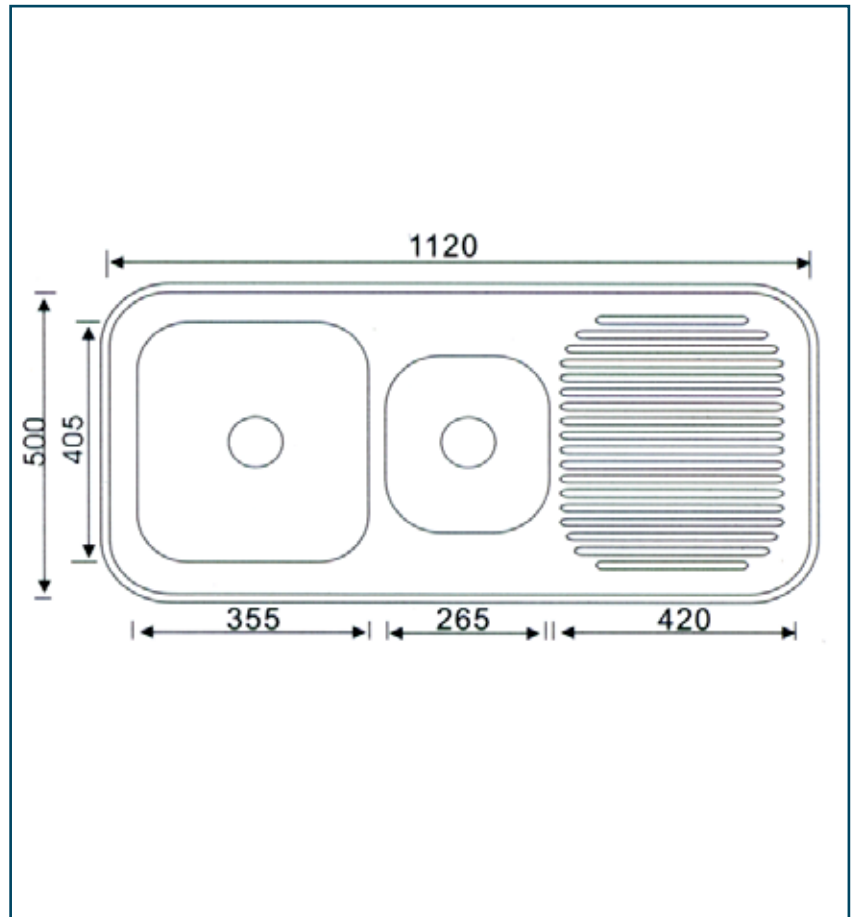

Product Code : ELITE1152

Hobart sink

Technical Specifications

850mm
1th

QUALITY DISCOUNTS EVERYDAY
19 Collie St Fyshwick, Canberra 2609 Phone : 6239 3066 - Fax : 6280 7631