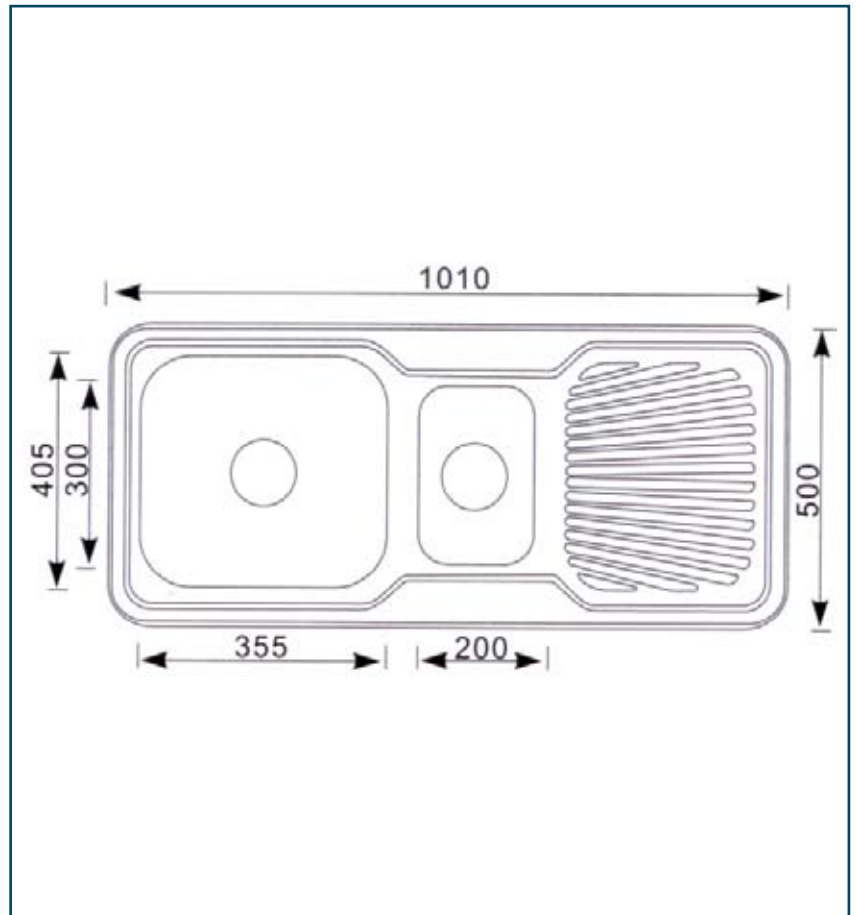

Product Code : ELITE10232

London sink

1010mm
1th

Technical Specifications

QUALITY DISCOUNTS EVERYDAY
19 Collie St Fyshwick, Canberra 2609 Phone : 6239 3066 - Fax : 6280 7631